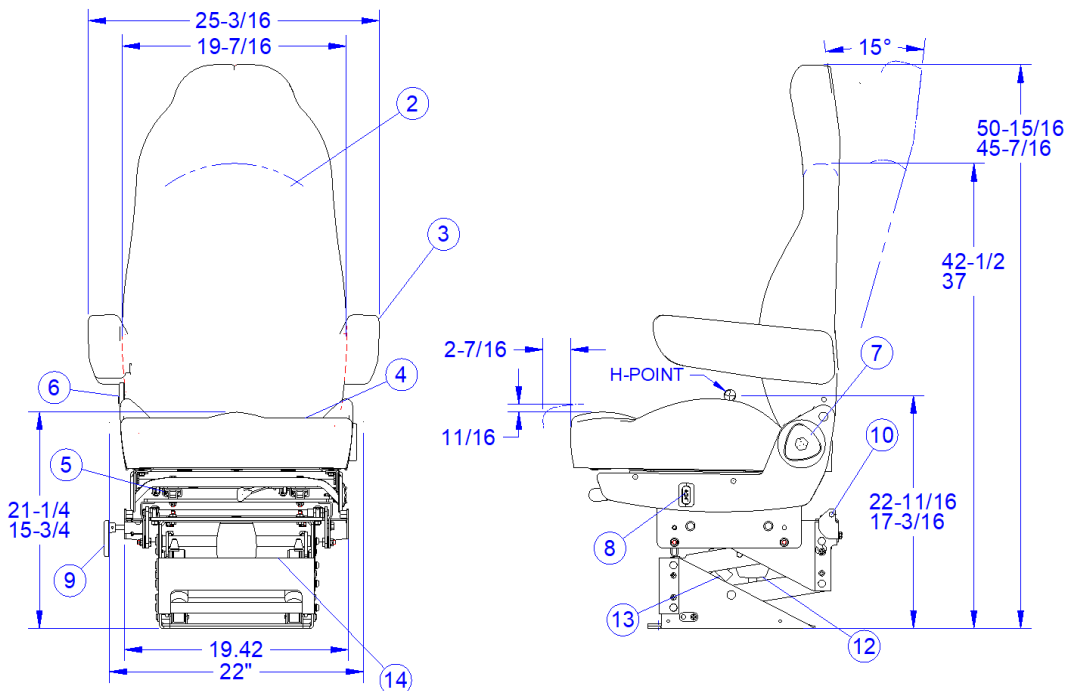

HERITAGE HD

Mid-Highback or Highback
2 Way Mechanical Lumbar
15 Degree Recline
4 Position Cushion Adjust
With or Without Glide-A-Lator (Isolator)
20" Cushion
7" Double Locking Tracks
With our Without Arms
Heavy Duty Wide Parallelogram Suspension

Heritage SILVER	High Back	Mid Back
Heritage HD WITH Isolator	189822	189820
Heritage HD WITHOUT Isolator	189823	189821

- Add letter for fabric type and color code:
  "V" for Vinyl, "K" for SyncPLUS Cloth, "F" for Tuff Cloth
- Then add "A" for arms or "N" for no arms
- Then add 2 corresponding color code - see below

189822K
189822KA
188922KA21

SyncPLUS(K)		Tuff Cloth(F)		Tufftex™(F)		Vinyl(V) After 07/15/2020		Vinyl(V) Before 07/14/2020	
Black	21	Black	631	Black	31	Black	601	Black	01
Blue	22	Brown	633	Brown	33	Brown	603	Blue	02
Brown	23	Gray	635	Gray	35	Gray	605	Brown	03
Burgundy	24							Burgundy	04
Gray	25							Gray	05

Available for Parts only