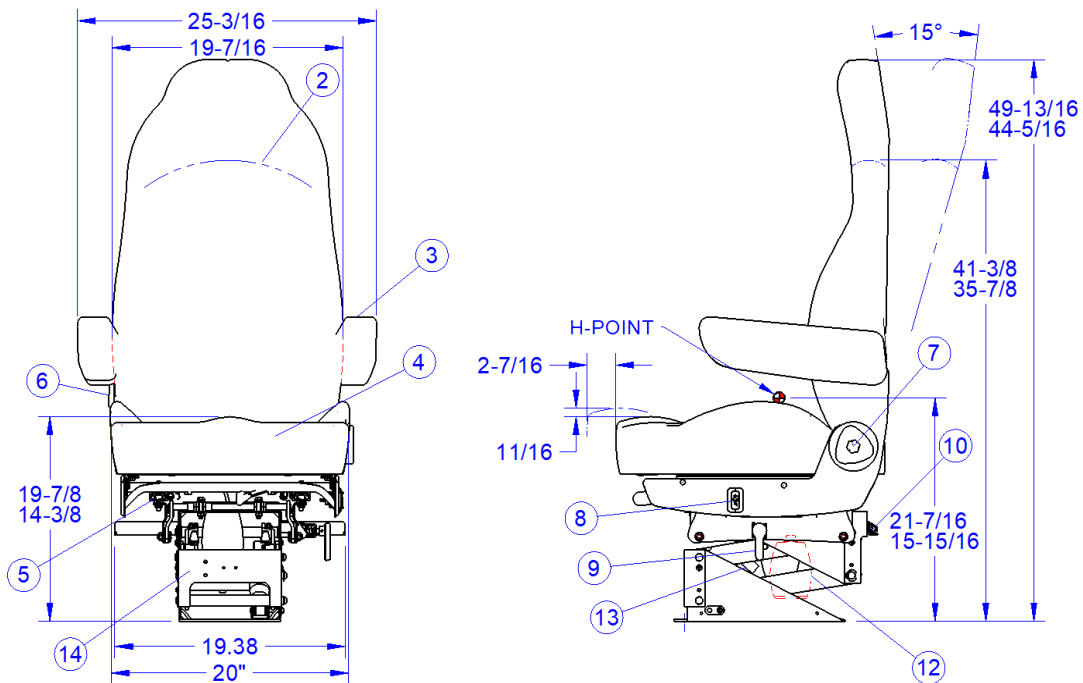

HERITAGE SILVER

Mid-Highback or Highback
2 Way Mechanical Lumbar
15 Degree Recline
4 Position Cushion Adjust
With or Without Glide-A-Lator (Isolator)
20" Cushion
7" Double Locking Tracks
With our Without Arms
Standard Parallelogram Suspension

Heritage SILVER	High Back	Mid Back
Heritage SILVER WITH Isolator	189800	189802
Heritage SILVER WITHOUT Isolator	189801	189803

- Add letter for fabric type and color code:
  "V" for Vinyl, "K" for SyncPLUS Cloth, "F" for Tuff Cloth
- Then add "A" for arms or "N" for no arms
- Then add 2 corresponding color code - see below

189800K
189800KA
188900KA21

SyncPLUS(K)		Tuff Cloth(F)		Tufftex™(F)		Vinyl(V) After 07/15/2020		Vinyl(V) Before 07/14/2020	
Black	21	Black	631	Black	31	Black	601	Black	01
Blue	22	Brown	633	Brown	33	Brown	603	Blue	02
Brown	23	Gray	635	Gray	35	Gray	605	Brown	03
Burgundy	24			Available for Parts only				Burgundy	04
Gray	25							Gray	05
								Available for Parts only